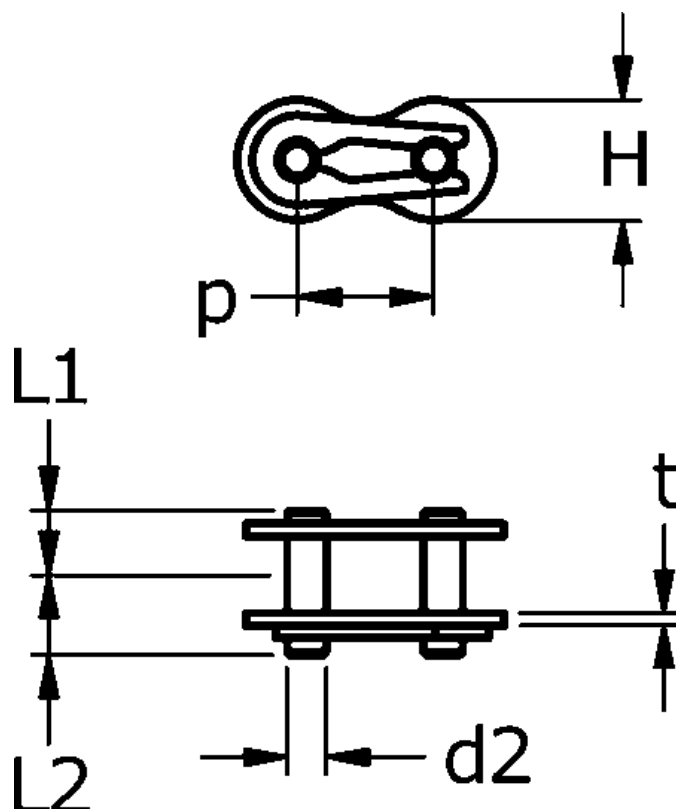

Article number: 61384100820002

Description: Tsubaki 10 B-1 Simplex connecting link with spring clip CL
Neptune. Lambda maintenance free

Note: 10 B-1

Measures

$d2 = 5.08$
 $H = 14.7$
 $L1 = 9.55$
 $L2 = 11.25$
 $P = 15.875$
 $t = 1.5$